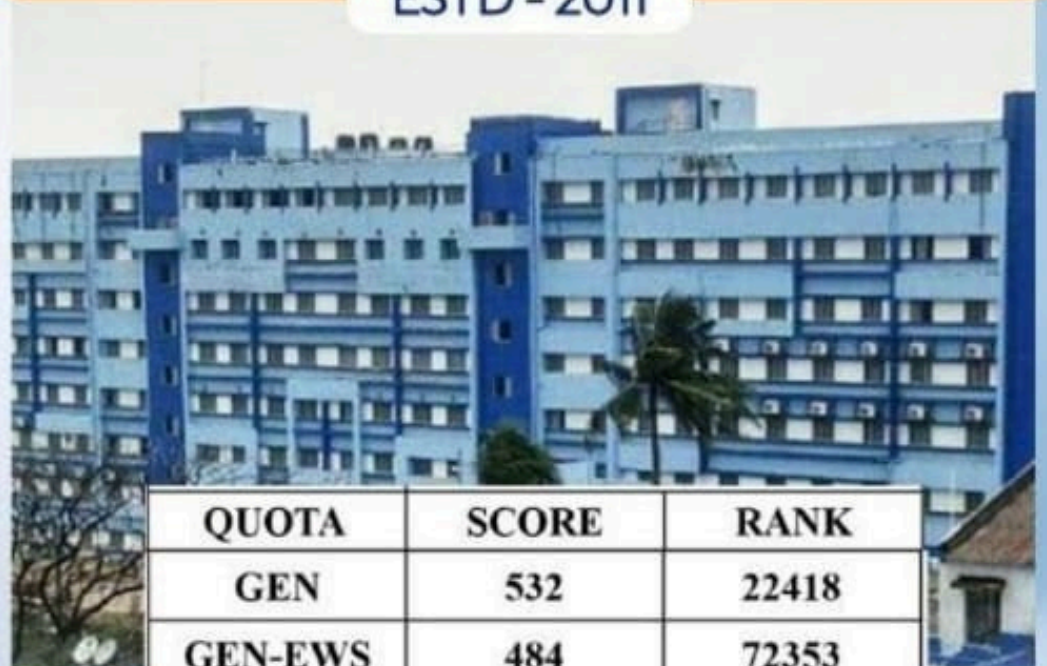

College of Medicine and Sagore Dutta Hospital, Kamarhati

ESTD - 2011

QUOTA	SCORE	RANK
GEN	532	22418
GEN-EWS	484	72353
OBC-A	523	29172
OBC-B	528	25398
SC	449	123477
ST	290	471353